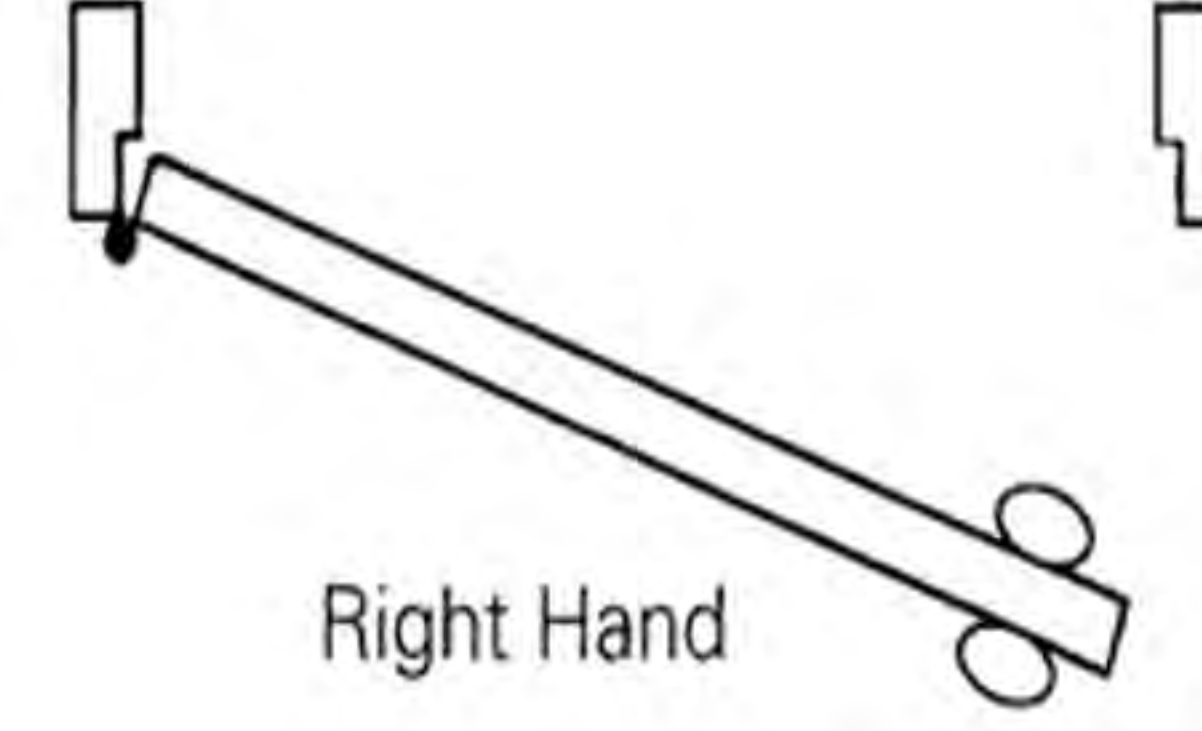

Crown Vertical Edge Protector for Wood Door System

Customer: _____ Door #: _____
 P.O.: _____ Date: _____
 Accessory Item #: _____ Date Req: _____
 No. of Sets Req.: _____ Drawn By: _____

216

Fire Door Stop Not Shown

LH

RH

DOOR SIZE:

1-3/4"

DOOR SWING

LH

RH

LOCK

1-1/8 X 2-1/4

1-1/4 X 8