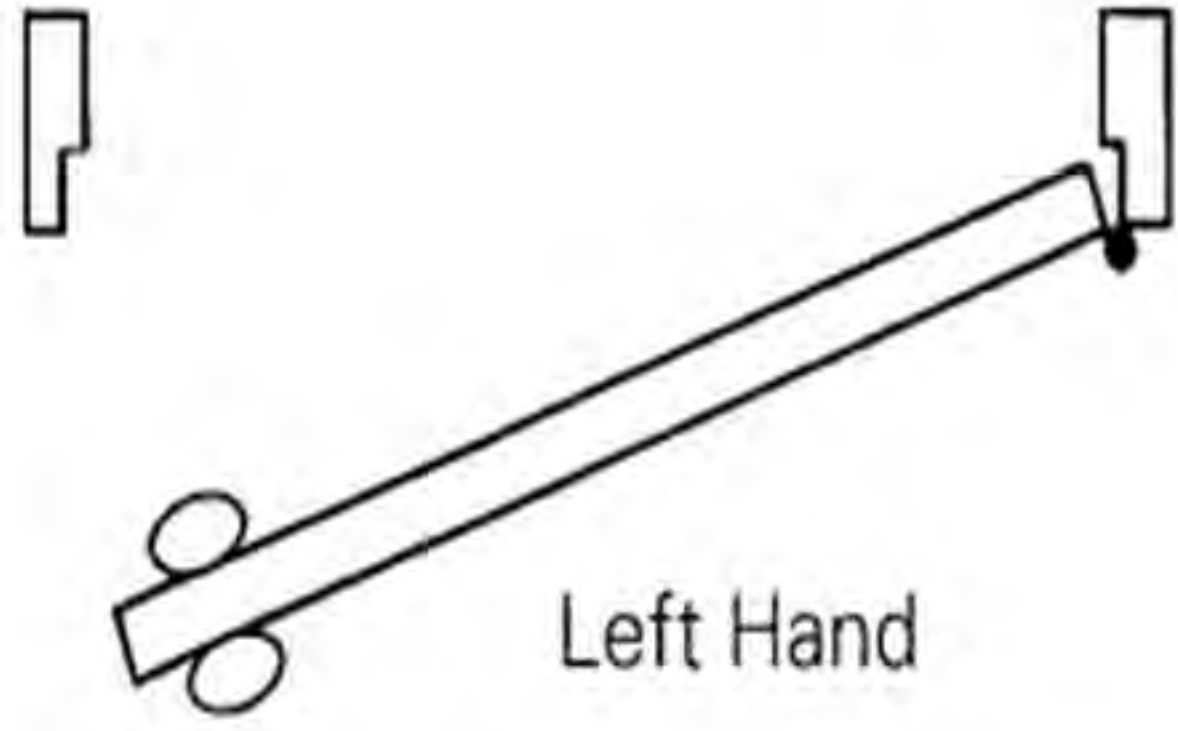

Crown Vertical Edge Protector for Wood Door System

Customer: _____ Door #: _____
 P.O.: _____ Date: _____
 Accessory Item #: _____ Date Req: _____
 No. of Sets Req.: _____ Drawn By: _____

216

Fire Door Stop Not Shown

LH

RH

DOOR SIZE:

1-3/4"

DOOR SWING

LH

RH

LOCK

1-1/8 X 2-1/4

1-1/4 X 8